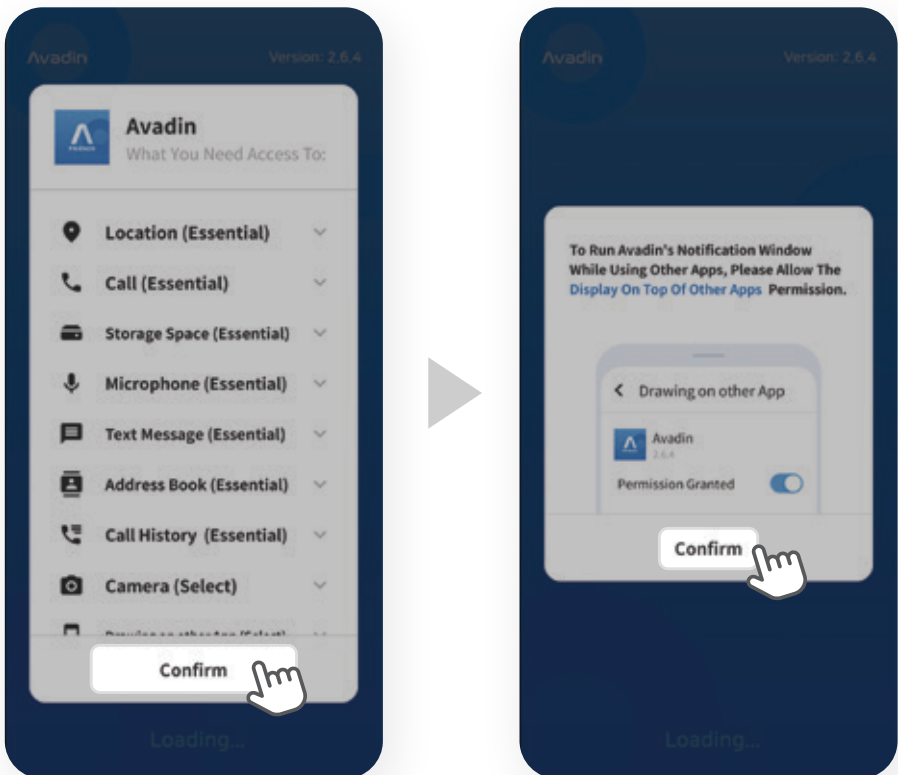

Avadin

User Manual

Avadin

Avadin

User Manual

Scan the QR code with a smartphone camera and download the Avadin app.

Contents

Avadin App Installation	6
Command Examples	18

Avadin App Installation

Install the **Avadin** app on the end user's smartphone.

Scan the QR code with a smartphone camera.

Please install the **Avadin** app from the iOS App Store or Google Play Store.

Initial Setting

After running the Avadin app, please allow and select OK to all permissions.

Allow all permissions:
Camera / Bluetooth / Microphone / Location / Notification

Sign Up

After allowing all permissions, tap [Get Started!].
You can easily sign up with just your name, phone number, and date of birth.

[Start Screen]

Enter your name and number.

Sign Up

- 1 Tap [Continue].
- 2 If you don't have an account, set up a password to sign up.

Sign Up

- 3 Enter your date of birth.
- 4 Please agree to required terms and conditions.
Then tap the [Sign up].