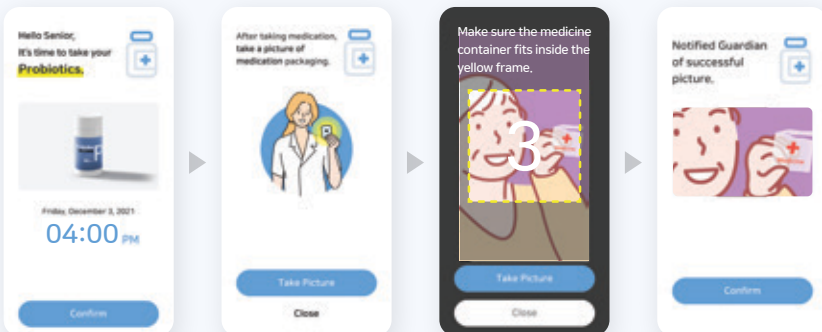

You can also end voice commanding by tapping the avatar or microphone.

Tap the avatar or the mic.

Disabled

Command Examples

Scheduled Alarm	19
Medication Alarm	20
Emergency Service ^(PERS)	21
Video Call	22
Voice Call	23
Video & Music	24
Weather & Time	25
A Chat	26

Scheduled Alarm

Say "Hi Avadin!" followed by a command.

 Set an alarm for 5pm tomorrow.

 Let me know 3 hours later.

Medication Alarm

Say "Hi Avadin!" followed by a command.

-  Let me know to take medicine at 4pm everyday.
-  Let me know to take medicine 30 minutes later.

You can take a picture after taking the medicine.

Emergency Service (PERS*)

Say "Hi Avadin!" followed by a command.

 Call 911.

 Save me.

 Help me.

Sends an emergency notification to the Avadin Family / Avadin.ON app after 10 seconds have passed.

To cancel the emergency alarm, say "**Cancel**" or tap [Cancel SOS] on the screen.

* PERS : Personal Emergency Response System

Video Call

Say "Hi Avadin!" followed by a command.

 Video Call.

A video call will be made to a family through the linked Family app.