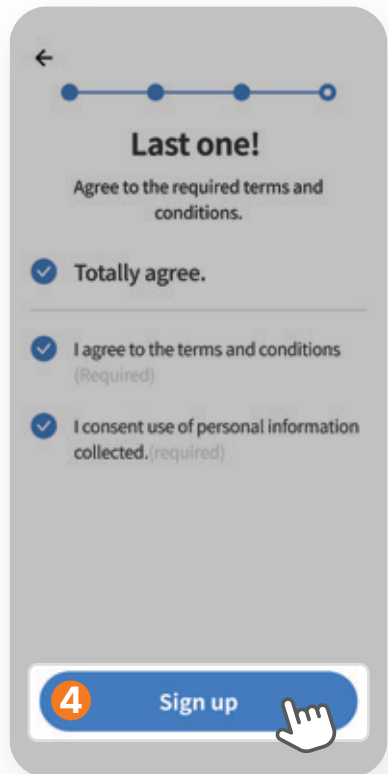

After running the Avadin app, please allow and select OK to all permissions.

Allow all permissions:
Camera / Bluetooth / Microphone / Location / Notification

Sign Up

After allowing all permissions, tap [Get Started!].
You can easily sign up with just your name, phone number, and date of birth.

[Start Screen]

Enter your name and number.

Sign Up

- 1 Tap [Continue].
- 2 If you don't have an account, set up a password to sign up.

Sign Up

- 3 Enter your date of birth.
- 4 Please agree to required terms and conditions.
Then tap the [Sign up].

Avadin Charging Cradle

Enjoy Avadin's care service with the wireless charging and face tracking.

Avadin Charging Cradle is sold separately. Visit [Avadin.io](https://www.avadin.io) for more information today!