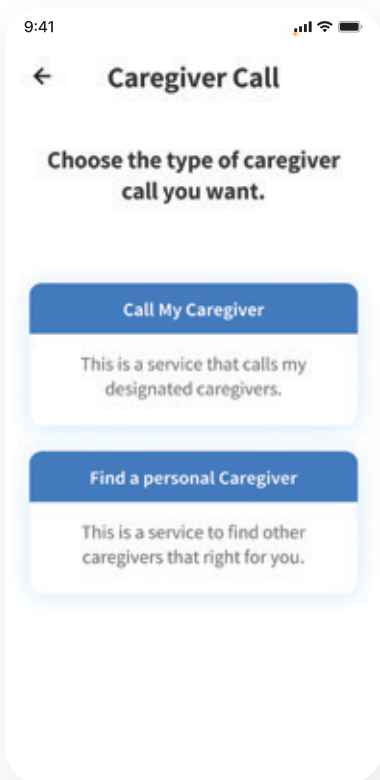

Main Screen

- 1 Answers will be displayed at the top of avatar.
- 2 When tapped, [Menu] appears.
- 3 Can activate voice command by tapping the button.
- 4 Exit the Avadin app.

Menu

Tap the [Menu] button and the Menu appears.

Tap [Menu].

[Menu]

Caregiver Call

Use this feature to reserve a home care service. You can connect to your caregiver or find a personal caregiver.

Caregiver Call

If your caregiver sends you an invitation message, you can click on the link in the message to link the Avadin app with your caregiver.