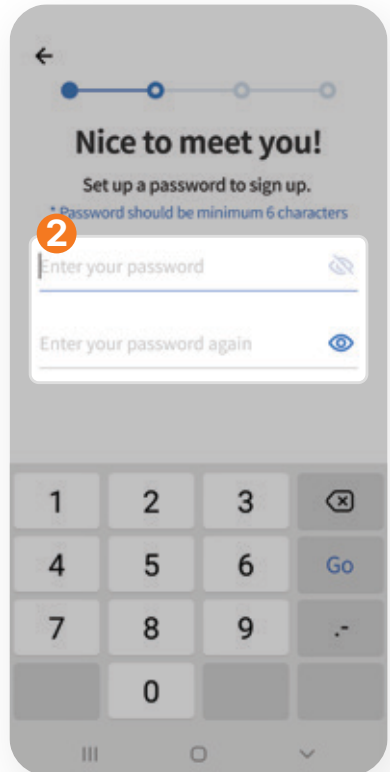

Avadin

User Manual

Avadin

Avadin

User Manual

Scan the QR code with a smartphone camera and download the Avadin app.

Contents

Avadin App Installation	6
Command Examples	18

Avadin App Installation

Install the **Avadin** app on the end user's smartphone.

Scan the QR code with a smartphone camera.

Please install the **Avadin** app from the iOS App Store or Google Play Store.

Initial Setting

After running the Avadin app, please allow and select OK to all permissions.

Allow all permissions:
Camera / Bluetooth / Microphone / Location / Notification

Sign Up

After allowing all permissions, tap [Get Started!].
You can easily sign up with just your name, phone number, and date of birth.

[Start Screen]

Enter your name and number.

Sign Up

- 1 Tap [Continue].
- 2 If you don't have an account, set up a password to sign up.

Sign Up

- 3 Enter your date of birth.
- 4 Please agree to required terms and conditions.
Then tap the [Sign up].