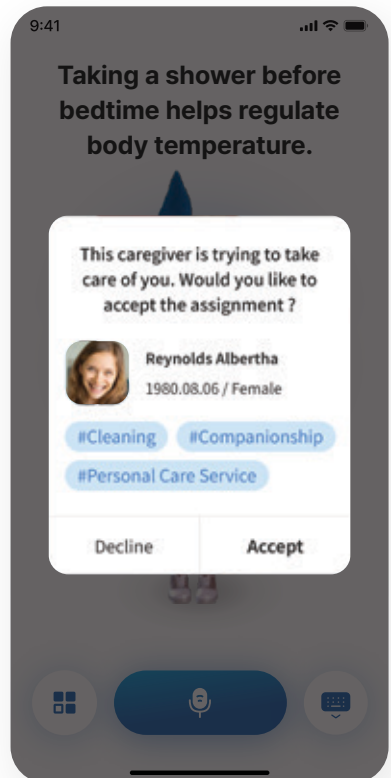

Main Screen

- 1 Answers will be displayed at the top of avatar.
- 2 When tapped, [Menu] appears.
- 3 Can activate voice command by tapping the button.
- 4 Exit the Avadin app.

Menu

Tap the [Menu] button and the Menu appears.

Tap [Menu].

[Menu]

Caregiver Call

Use this feature to reserve a home care service. You can connect to your caregiver or find a personal caregiver.

Caregiver Call

If your caregiver sends you an invitation message, you can click on the link in the message to link the Avadin app with your caregiver.