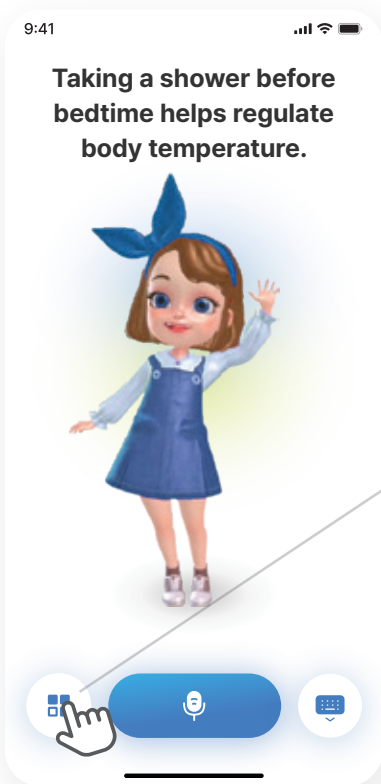

 Weather

 Time & Date

A Chat

Say "Hi Avadin!" followed by a command.

 Find a friend.

Main Screen

Main Screen	28
Menu	30
Caregiver call	31
A Chat	33
Settings	36

Main Screen

Main Screen

- 1 Answers will be displayed at the top of avatar.
- 2 When tapped, [Menu] appears.
- 3 Can activate voice command by tapping the button.
- 4 Exit the Avadin app.

Menu

Tap the [Menu] button and the Menu appears.