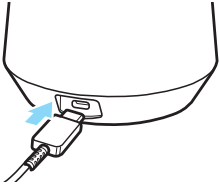

Charging Cradle Functions

-  Facial and Motion Tracking
-  Wireless Charging
-  360° Rotation
-  Hands-Free Smartphone Use

Details

- A** Charging Part
- B** Status Light

- C** NFC Tagging Spot
- D** Charger Connector Jack (Type-C)

Cradle Installation

1

Connect the product with the charger.

2

When the product is powered on, it will rotate and return to the original position.

3

Place your mobile device in the center of the wireless charging cradle.