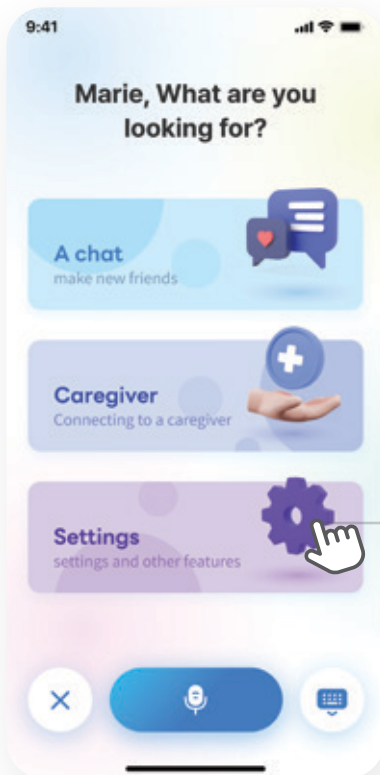

Tap [Menu].

[Menu]

Caregiver Call

Use this feature to reserve a home care service. You can connect to your caregiver or find a personal caregiver.

Caregiver Call

If your caregiver sends you an invitation message, you can click on the link in the message to link the Avadin app with your caregiver.

[Friend List]

A Chat - My Room

In [My Room], you can see the chat room history that you have entered.

[My Room]

Settings

Enter the Menu and scroll down to the bottom. Tap the [Settings] button to see the setting options.

[Menu]

Settings

1

Link with the Family App

Generate the Linking QR Code for the Avadin Family app.

2

Select Font Size (speech bubble)

Select the font size of Avadin's speech bubble.

3

Volume Control

Adjust the app's volume.

4

Personal Information Management

Manage your account's personal information.

5

Set Cradle