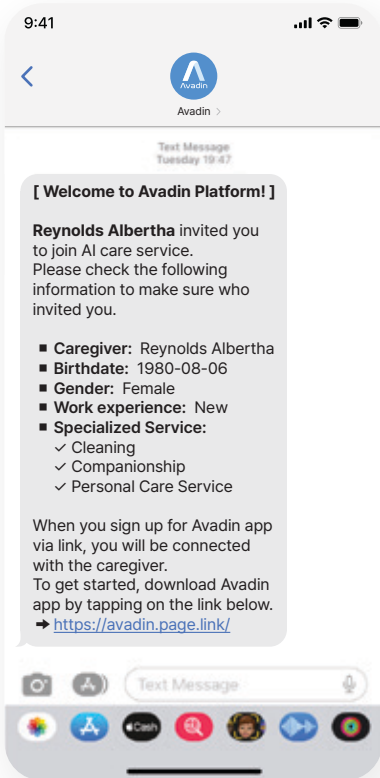

Main Screen

- 1 Answers will be displayed at the top of avatar.
- 2 When tapped, [Menu] appears.
- 3 Can activate voice command by tapping the button.
- 4 Exit the Avadin app.

Menu

Tap the [Menu] button and the Menu appears.

Tap [Menu].

[Menu]

Caregiver Call

Use this feature to reserve a home care service. You can connect to your caregiver or find a personal caregiver.

Caregiver Call

If your caregiver sends you an invitation message, you can click on the link in the message to link the Avadin app with your caregiver.