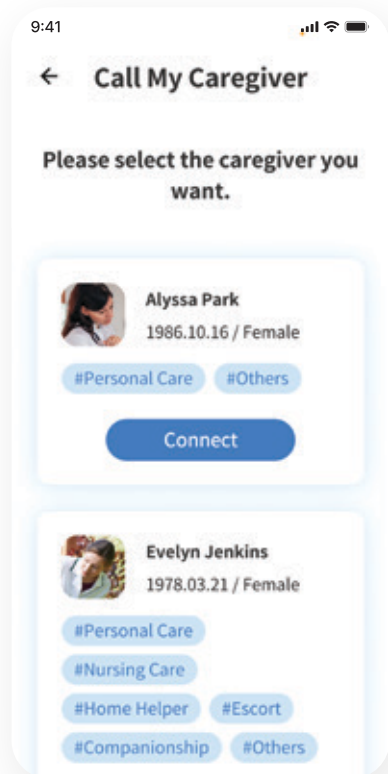

Main Screen

- 1 Answers will be displayed at the top of avatar.
- 2 When tapped, [Menu] appears.
- 3 Can activate voice command by tapping the button.
- 4 Exit the Avadin app.

Menu

Tap the [Menu] button and the Menu appears.

Tap [Menu].

[Menu]

Caregiver Call

Use this feature to reserve a home care service. You can connect to your caregiver or find a personal caregiver.

Caregiver Call

If your caregiver sends you an invitation message, you can click on the link in the message to link the Avadin app with your caregiver.