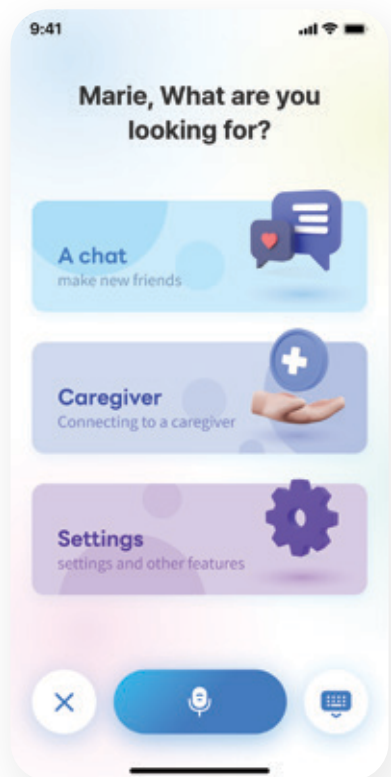

 Weather

 Time & Date

A Chat

Say "Hi Avadin!" followed by a command.

 Find a friend.

Main Screen

Main Screen	28
Menu	30
Caregiver call	31
A Chat	33
Settings	36

Main Screen

Main Screen

- 1 Answers will be displayed at the top of avatar.
- 2 When tapped, [Menu] appears.
- 3 Can activate voice command by tapping the button.
- 4 Exit the Avadin app.

Menu

Tap the [Menu] button and the Menu appears.

Tap [Menu].

[Menu]

Caregiver Call

Use this feature to reserve a home care service. You can connect to your caregiver or find a personal caregiver.

Caregiver Call

If your caregiver sends you an invitation message, you can click on the link in the message to link the Avadin app with your caregiver.