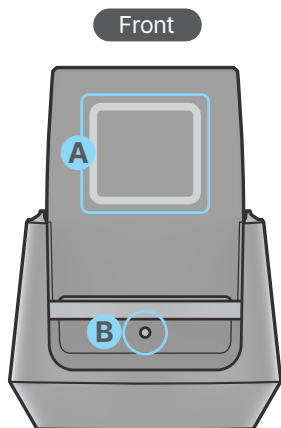

Charging Cradle Functions

-  Facial and Motion Tracking
-  Wireless Charging
-  360° Rotation
-  Hands-Free Smartphone Use

Details

- A** Charging Part
- B** Status Light

- C** NFC Tagging Spot
- D** Charger Connector Jack (Type-C)