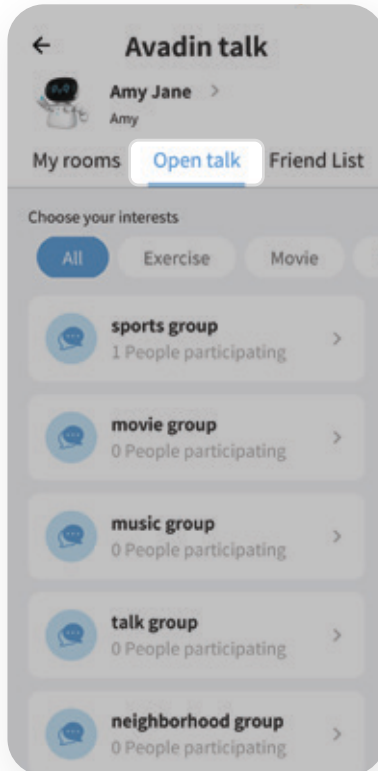

Main Screen

- 1 Answers will be displayed at the top of avatar.
- 2 When tapped, [Menu] appears.
- 3 Can activate voice command by tapping the button.
- 4 Exit the Avadin app.

Menu

Tap the [Menu] button and the Menu appears.

Tap [Menu].

[Menu]

Caregiver Call

Use this feature to reserve a home care service. You can connect to your caregiver or find a personal caregiver.

Caregiver Call

If your caregiver sends you an invitation message, you can click on the link in the message to link the Avadin app with your caregiver.

A Chat - Open Talk

Use [A Chat] to make friends.

In [Open Talk], you can meet new people and add them as friends.

[Open Talk]

A Chat - Friend List

The friends you add appear in the [Friend List].
Gather your friends and make a chat room.