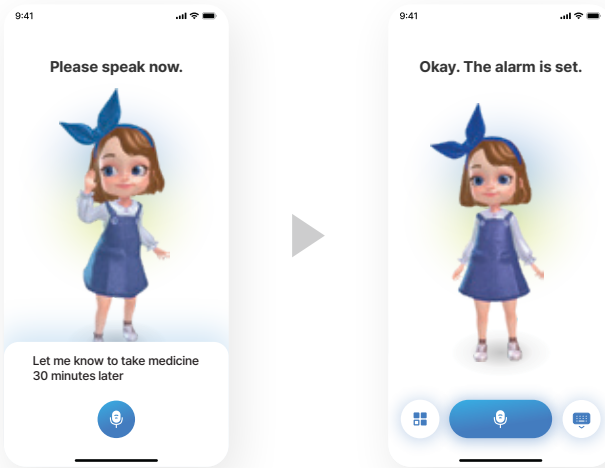

You can also end voice commanding by tapping the avatar or microphone.

Tap the avatar or the mic.

Disabled

Command Examples

Scheduled Alarm	19
Medication Alarm	20
Emergency Service ^(PERS)	21
Video Call	22
Voice Call	23
Video & Music	24
Weather & Time	25
A Chat	26

Scheduled Alarm

Say "Hi Avadin!" followed by a command.

 Set an alarm for 5pm tomorrow.

 Let me know 3 hours later.

Medication Alarm

Say "Hi Avadin!" followed by a command.

-  Let me know to take medicine at 4pm everyday.
-  Let me know to take medicine 30 minutes later.

You can take a picture after taking the medicine.

Emergency Service (PERS*)

Say "Hi Avadin!" followed by a command.

 Call 911.

 Save me.

 Help me.

Sends an emergency notification to the Avadin Family / Avadin.ON app after 10 seconds have passed.

To cancel the emergency alarm, say "**Cancel**" or tap [Cancel SOS] on the screen.

* PERS : Personal Emergency Response System

Video Call

Say "Hi Avadin!" followed by a command.

 Video Call.

A video call will be made to a family through the linked Family app.