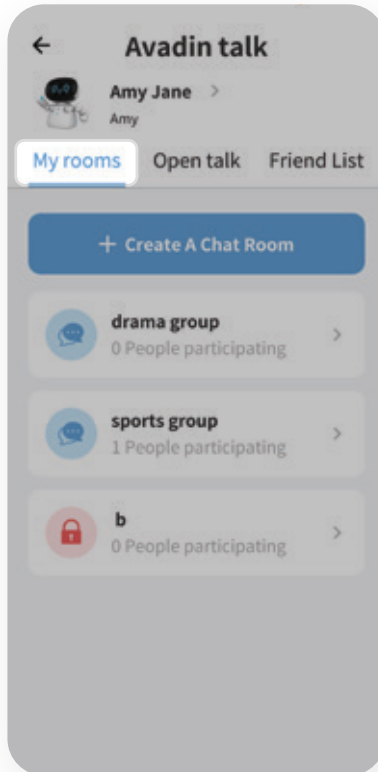

A Chat - Open Talk

Use [A Chat] to make friends.

In [Open Talk], you can meet new people and add them as friends.

[Open Talk]

A Chat - Friend List

The friends you add appear in the [Friend List].
Gather your friends and make a chat room.

[Friend List]

A Chat - My Room

In [My Room], you can see the chat room history that you have entered.

[My Room]

Settings

Enter the Menu and scroll down to the bottom. Tap the [Settings] button to see the setting options.