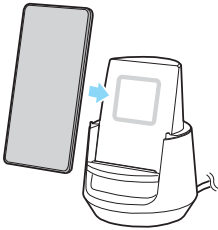

Charging Cradle Functions

-  Facial and Motion Tracking
-  Wireless Charging
-  360° Rotation
-  Hands-Free Smartphone Use

Details

- A** Charging Part
- B** Status Light

- C** NFC Tagging Spot
- D** Charger Connector Jack (Type-C)

Cradle Installation

1

Connect the product with the charger.

2

When the product is powered on, it will rotate and return to the original position.

3

Place your mobile device in the center of the wireless charging cradle.

4

Can place smartphone vertically or horizontally.

Voice Command

Say “**Hi Avadin!**” followed by a command.
You can also tap the Avatar or microphone for commanding.

Voice Command

Avadin can only listen to you when the microphone is activated.